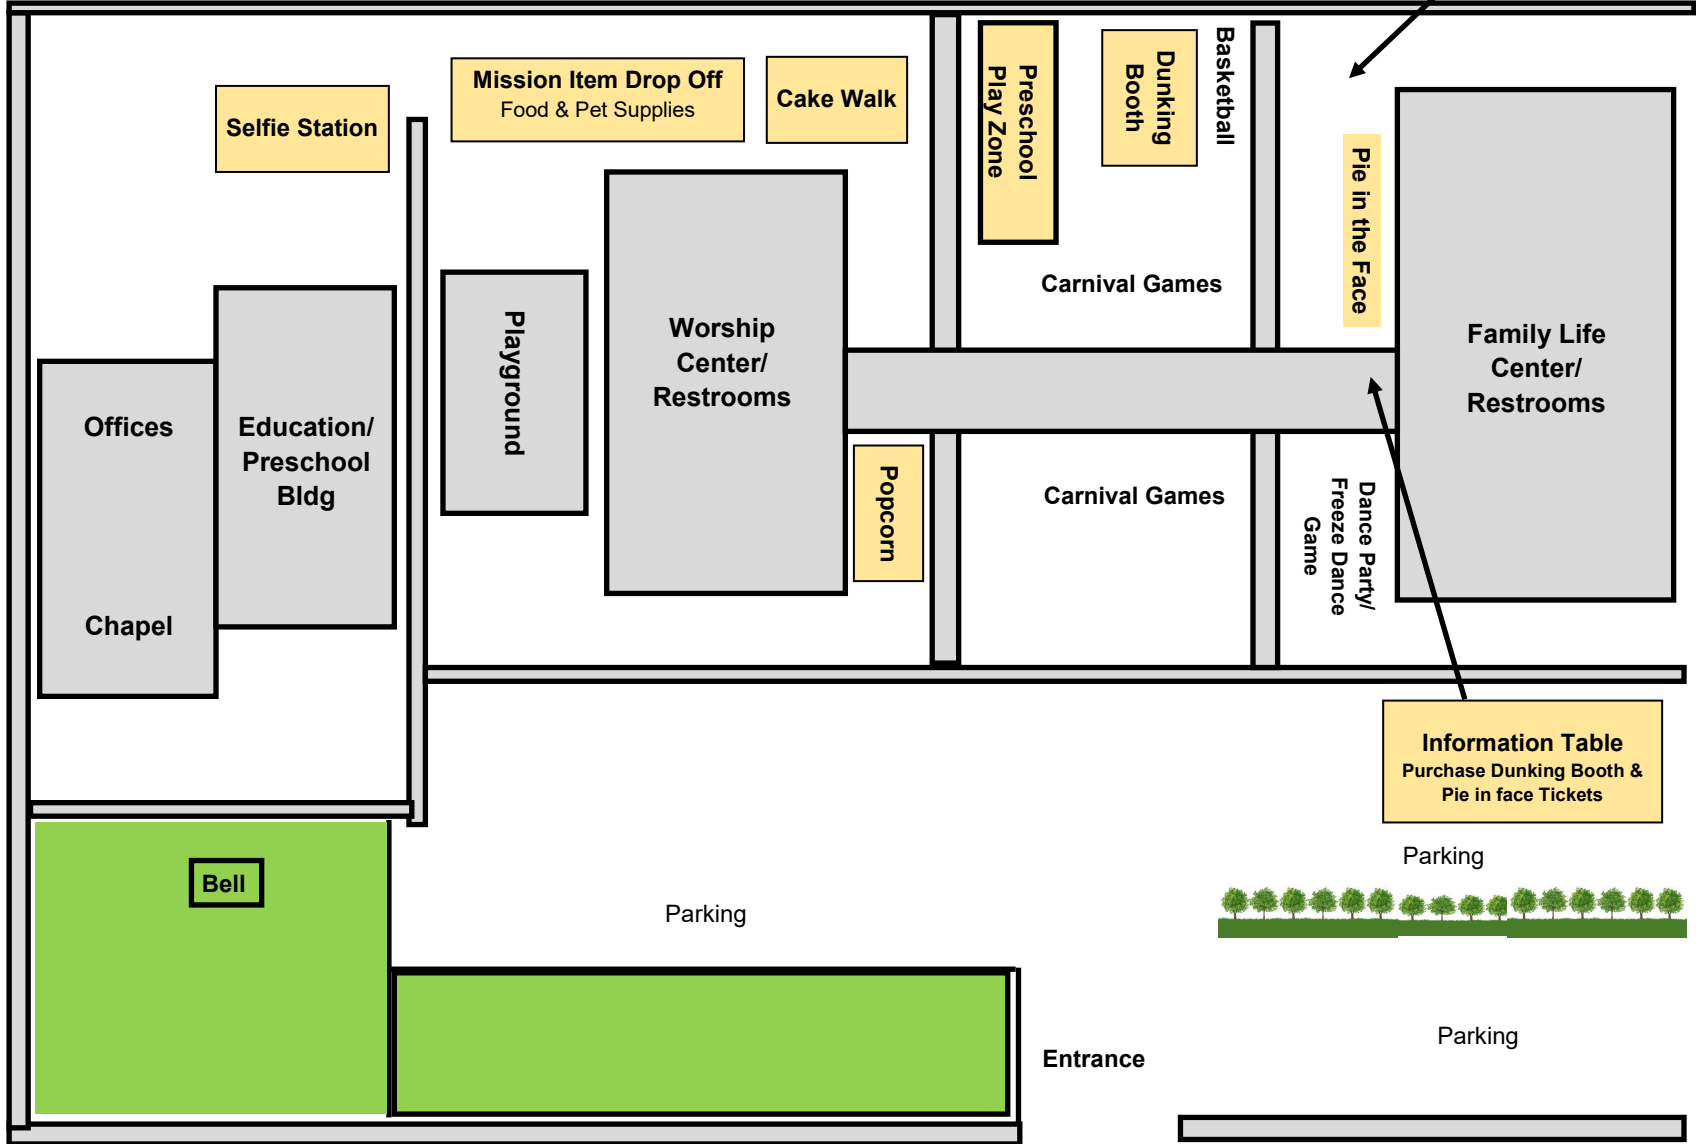

Gazebo

Parking

Parking

Parking

Parking

**Picnic Tables/Eating/**

**Hot Dog Meal Pick Up**

Trunk or Treating from 3-5pm  
 Gazebo Parking Lot  
 Decorated Trunks Park Here

Parking

**Information Table**  
 Purchase Dunking Booth &  
 Pie in face Tickets

Parking

Parking

Entrance

Entrance

Main Street